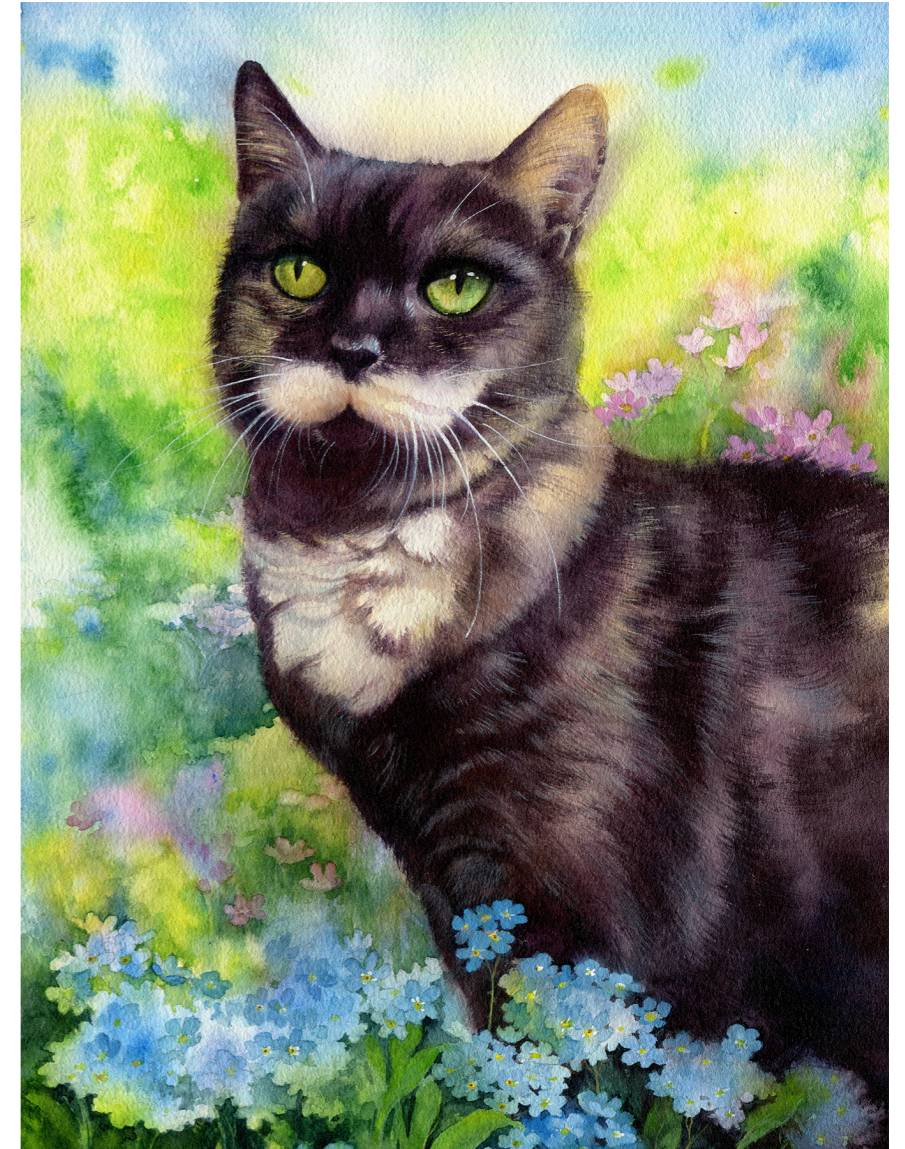

Animal illustrations in water colour
for book illustrations, product packaging, private collectors